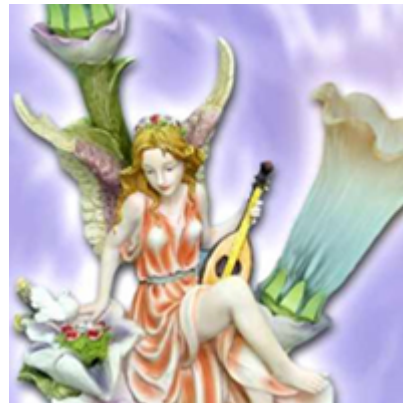

JONFACTORY
— DISTRIBUTOR —

We source, We supply, We deliver.

JONFACTORY.com

JONFACTORY.COM

ALINA "Musical Flower Fairy"

ALINA the Musical Flower Fairy

FAIRY TABLE LAMPS (WITH WATER-FLOWING SPECIAL FEATURE)

- â€¢ High Quality Resin
- â€¢ Beautifully Hand-Crafted
- â€¢ Delicately Hand-Painted
- â€¢ Height: 24 Inches
- â€¢ Twin-Bulb Tulip Petals Lamp
- â€¢ Special features: Water Flows from 3 Layers of flower petal.