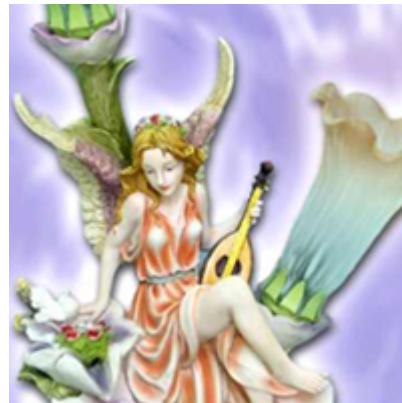

JONFACTORY
— DISTRIBUTOR —

We source, We supply, We deliver.

JONFACTORY.com

JONFACTORY.COM

ALINA "Musical Flower Fairy"

ALINA the Musical Flower Fairy

FAIRY TABLE LAMPS (WITH WATER-FLOWING SPECIAL FEATURE)

- â€¢ High Quality Resin
- â€¢ Beautifully Hand-Crafted
- â€¢ Delicately Hand-Painted
- â€¢ Height: 24 Inches
- â€¢ Twin-Bulb Tulip Petals Lamp
- â€¢ Special features: Water Flows from 3 Layers of flower petal.